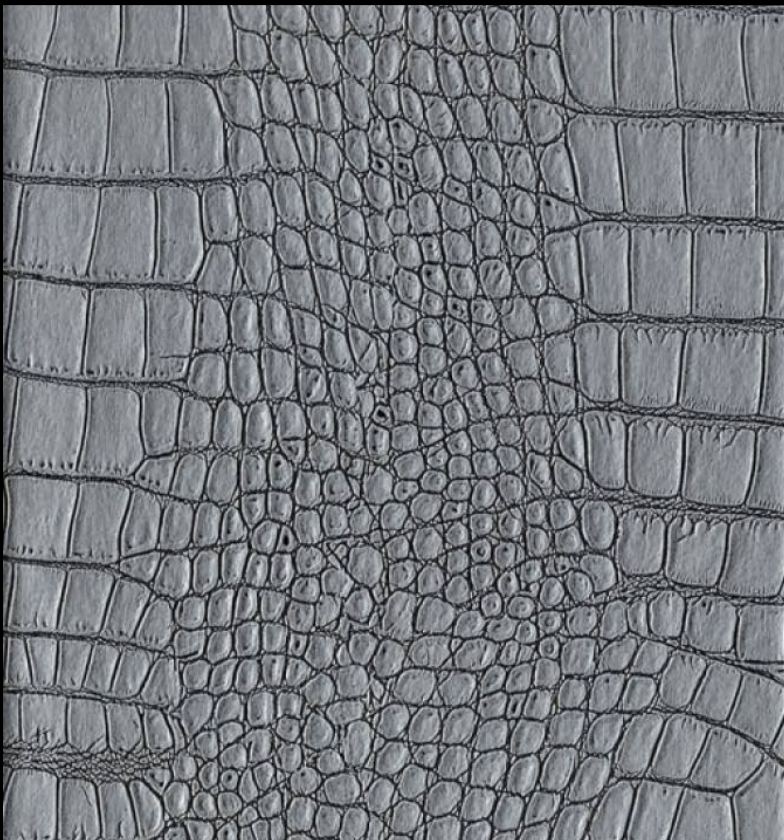

An unforgettable design, embossed with a striking crocodile-like effect. For further information please contact customer services on 03705 117 118.

PRODUCT DETAILS

| | |
|---------------------|---------------------|
| Design Name: | Zambezi |
| Code: | 10740 |
| Colour Description: | Silver |
| Width: | 130 cm |
| Length: | 30 m |
| Sold By: | Per linear metre |
| Construction Type: | Fabric backed Vinyl |
| Backer: | Non woven polyester |
| Weight: | 455 gsm |
| Fire rating: | Euro Class B |

CLEANABILITY

Extra Scrubbable

MARINE RATED

IMO

LIGHTFASTNESS

Excellent.
(7 out of 8 to BSEN20105)

VOC RATED

A+

CE COMPLIANT

HANGING INFORMATION

| | |
|-----------------------|--|
| Pattern repeat: | 36.6cm |
| Pattern offset: | 0cm |
| Pattern overlap: | 6cm |
| Recommended Adhesive: | Murabond Heavy. On dry lining use Murabond Easy Strip. On sealed surfaces use Murabond Sealed Surface Adhesive. For other surfaces contact Customer Services on 03705 117 118. |

Available colourways in this design

To view the full range of colourways available in this design, please search 'Zambezi' using the search function tool on the Muraspec website.

OVERLAP & TRIM

STRAIGHT HANG