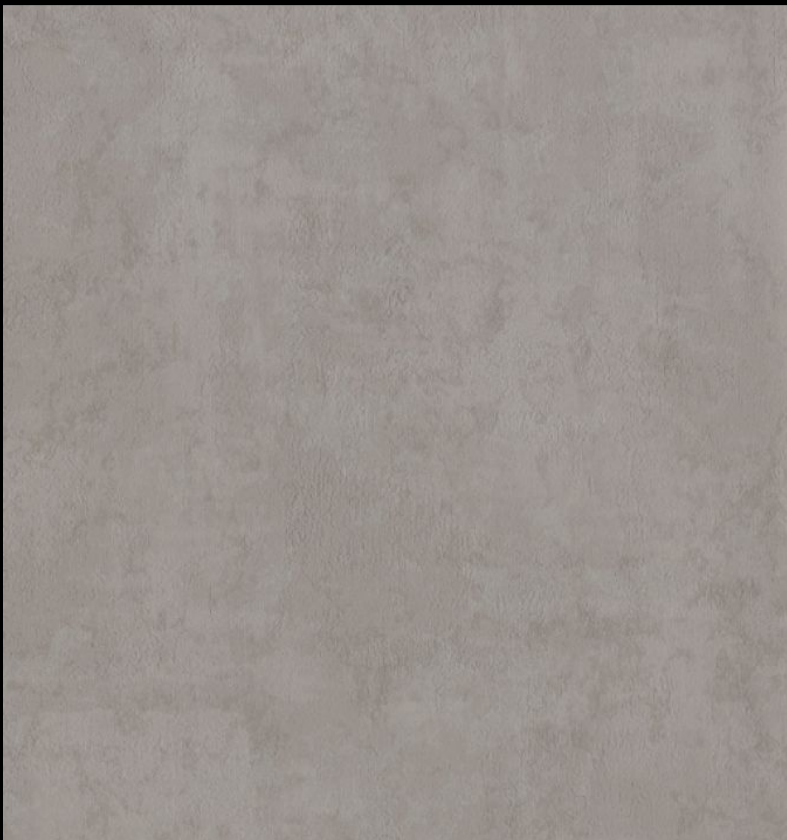

Metropolitan is a modern take on a concrete look, providing an alternative and affordable stone finish. The six new colours are a softer and lighter addition to the existing range, including alabaster pink and a light clean grey to give a fresh look to this popular design. Suitable for a range of interior environments.

PRODUCT DETAILS

Design Name:	Metropolitan
Code:	11285
Colour Description:	Brown
Width:	130cm
Length:	30m
Sold By:	Per linear metre
Construction Type:	Fabric backed Vinyl
Backer:	Cotton Scrim
Weight:	360gsm
Fire rating:	Euro Class B-s2, d0

Available colourways in this design

To view the full range of colourways available in this design, please search 'Metropolitan' using the search function tool on the Muraspec website.

OVERLAP & TRIM

REVERSE HANG