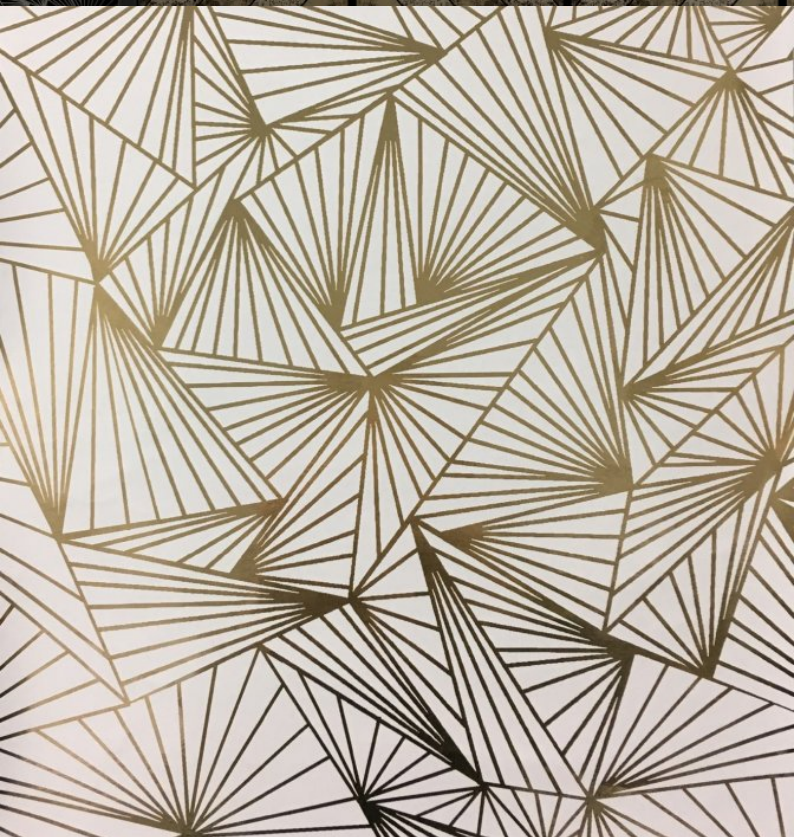

This design truly reflects the 'Streamline Moderne' approach to Art Deco design and is characterised by rich colours, bold geometric shapes and precise lines.

Product Details

Design:	Prismic
SKU:	12084
Colour Description:	White
Width:	52cm
Length:	10m
Sold By:	Roll
Construction Type:	Digital Print - PET Foil FBV
Backer:	Non Woven Polyester
Weight:	350gsm
Fire rating:	Euro Class B-s2,d0

CLEANABILITY

Washable

LIGHTFASTNESS

Very good.
(6 out of 8 to BSEN20105)

VOC RATED

A+

CONTAINS BIOCIDES

Hanging Information

Pattern Repeat:	45cm
Pattern Offset:	0cm
Pattern Overlap:	0cm
Recommended Adhesive:	Hard Spatula and Joint Cutter. Adhesive: Murabond Heavy. On dry lining use Murabond Easy Strip. On sealed surfaces use Murabond Sealed Surface Adhesive

AVAILABLE COLOURWAYS IN THIS DESIGN

To view the full range of colourways available in this design, please search 'Prismic' using the search function tool on the Fardis website.

BUTT JOINT

BY STRAIGHT HANGING