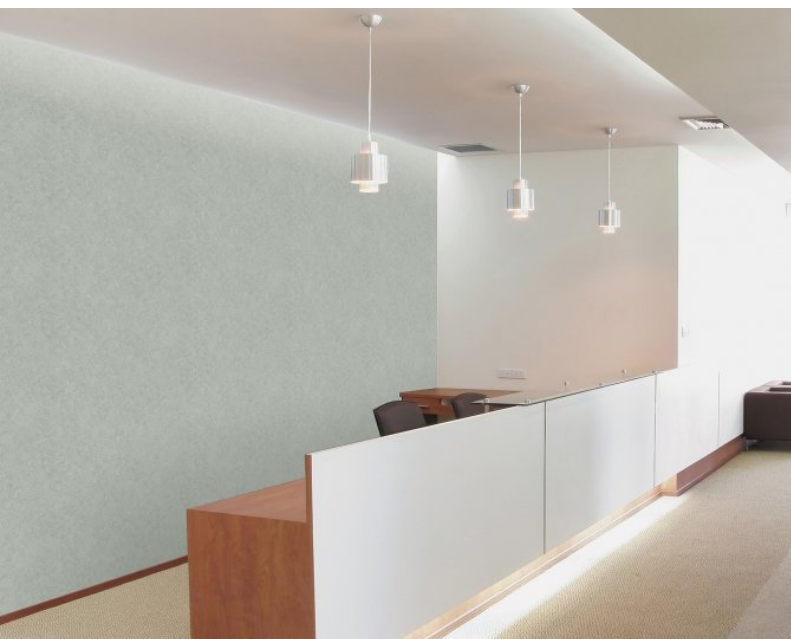

Likened to a soft concrete effect, Tuscan is a new wallcovering that can be used widely to add subtle movement to walls. Designed to capture the appeal of a more industrial look, this design is available in 10 colours ranging for beautiful chalky off whites and greys through to a heavier charcoal.