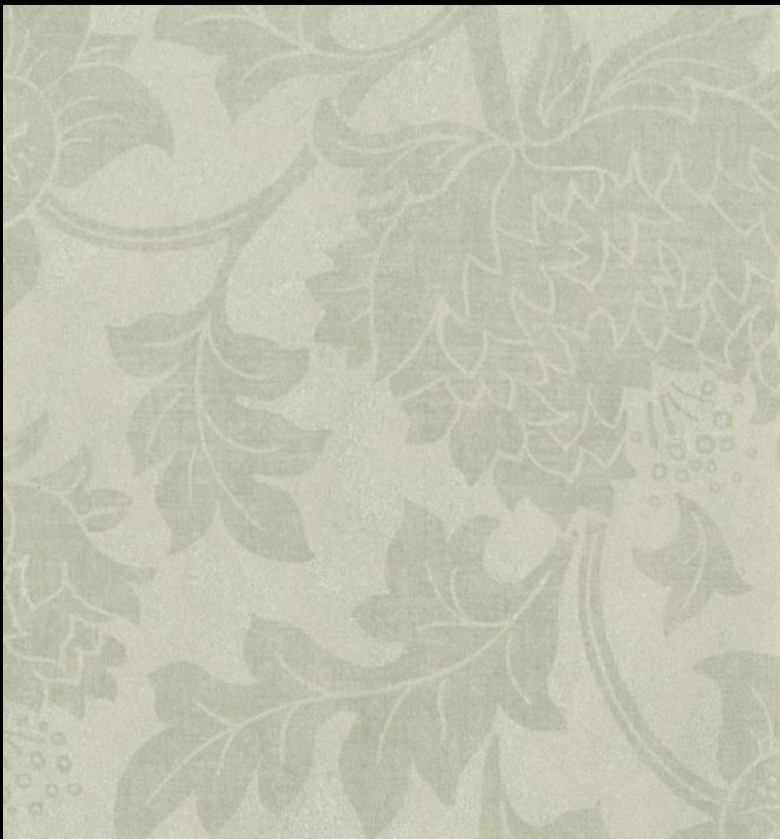

Divine floral designs, Celeste Floral adds character and breathe new life into a design scheme. For further information, please contact customer services on 03705 117 118.

PRODUCT DETAILS

Design Name:	Celeste Floral
Code:	02F31
Colour Description:	Grey
Width:	127 cm
Length:	30 m
Sold By:	Per linear metre
Construction Type:	Fabric backed Vinyl
Backer:	Non woven polyester
Weight:	455 gsm
Fire rating:	Euro Class B

Available colourways in this design

To view the full range of colourways available in this design, please search 'Celeste Floral' using the search function tool on the Muraspec website.

OVERLAP & TRIM

STRAIGHT HANG